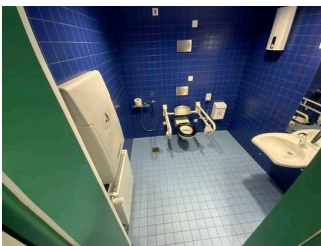

Showrooms

©Guido Frank

Corridor/way/aisle inside

Corridor/way/aisle inside

Existing passageways are at least 88 cm wide.

Corridor/way/aisle inside

Existing passageways are at least 88 cm wide.

Public toilet