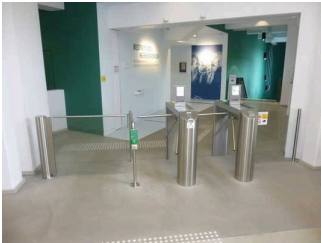

The width of the path/corridor is not restricted.

Checkout / Cash desk

Checkout / Cash desk

©Guido Frank

Corridor/way/aisle inside

Corridor/way/aisle inside

Corridor/way/aisle inside

©Guido Frank

The width of the path/corridor is not restricted.

Corridor/way/aisle inside

The width of the path/corridor is not restricted.

Corridor/way/aisle inside

Existing passageways are at least 88 cm wide.

Showrooms

Showrooms

©Guido Frank

Corridor/way/aisle inside

Corridor/way/aisle inside

Existing passageways are at least 88 cm wide.

Corridor/way/aisle inside

Existing passageways are at least 88 cm wide.

Public toilet