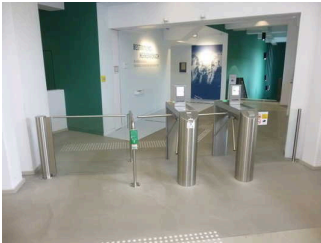

Showrooms

©Guido Frank

Corridor/way/aisle inside

Corridor/way/aisle inside

Existing passageways are at least 88 cm wide.

Corridor/way/aisle inside

Existing passageways are at least 88 cm wide.

Public toilet

Public toilet

©Guido Frank

Corridor/way/aisle inside

Corridor/way/aisle inside

The width of the path/corridor is not restricted.

Corridor/way/aisle inside

Existing passageways are at least 88 cm wide.

Shop