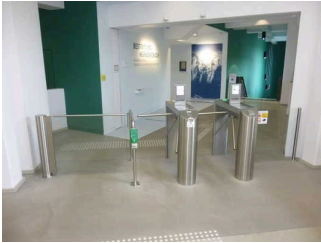

The width of the path/corridor is not restricted.

Checkout / Cash desk

Checkout / Cash desk

©Guido Frank

Corridor/way/aisle inside

Corridor/way/aisle inside

Corridor/way/aisle inside

©Guido Frank

The width of the path/corridor is not restricted.

Corridor/way/aisle inside

The width of the path/corridor is not restricted.

Corridor/way/aisle inside

Existing passageways are at least 88 cm wide.

Showrooms

Showrooms

©Guido Frank

Corridor/way/aisle inside

Corridor/way/aisle inside

Existing passageways are at least 88 cm wide.

Corridor/way/aisle inside

Existing passageways are at least 88 cm wide.

Public toilet